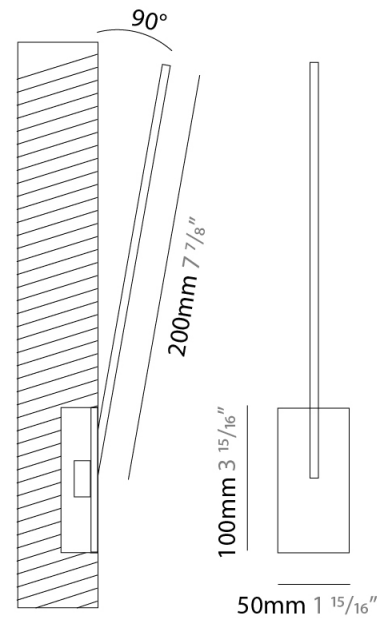

PROJECT	_____
TYPE	_____
SPECIFIER	_____
QUANTITY	_____
DATE	_____

SPILLO 1 ROD RECESSED

D46012- _____ - _____
base number   Color   Finish
                          Temperature   Options

1. To build a product code in our configurator select the specify button on the base model # product page
2. To build a manual product code on this datasheet choose from the options listed below in blue font and add the suffix to the base model #

GENERAL

Series: Spillo
Subseries: Spillo 1 Rod
Brand: Icone
Division: Design
Mounting Type: Recessed
Mounting Location: Wall
Subcategory: Ambient

PHYSICAL

Shape: Rectangle
Width (mm): 50
Width (in): 1 15/16
Height (mm): 200
Height (in): 7 7/8
Light Distribution: Adjustable
Fixture Finish: WHI / BLK / CHR / BGD
Fixture Material: Brass

ELECTRICAL

Lamp Type: LED
Total Output Wattage (W): 2.64
Dimming: 0-10V Dimming
Driver Included: No
Driver Location: Remote
Driver Type: Constant Voltage - 120 / 277Vac
Driver Class: Class 2
Input Voltage (V): 120 - 277
Output Voltage (V): 12
Upon Request: (Not included, see components) 0-10Vdc dimming / 277Vac

LED

Color Temperature (°K): 2700 / 3000
Nominal Lumen (lm): 220
CRI: >90 CRI
Lamp Life (hrs): 50000

OPTICAL

Adjustability: Tilt 120°

RATINGS AND CERTIFICATIONS

Certified By: Certified for North American Standards
IP rating: IP20